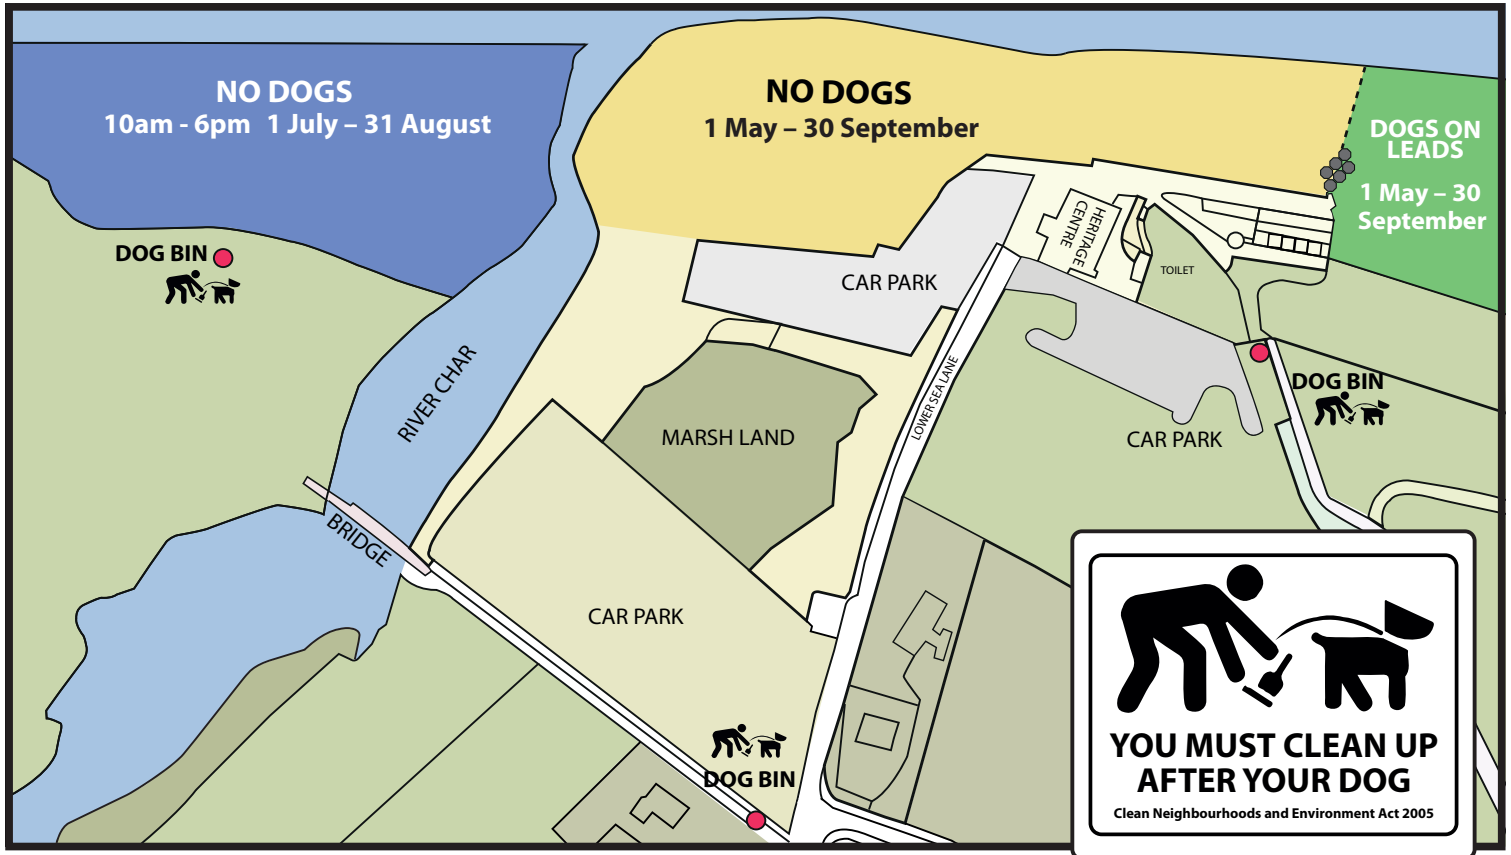

Charmouth Parish Council Dog Rules

DOGS ON LEADS: 1 May – 30 September

NO DOGS: 1 May – 30 September

NO DOGS: 10am - 6pm 1 July – 31 August

- Supervise your dog and always keep him/ her under control
- Always clean up after your dog - bag it and bin it
- Make sure you never leave your dog in a car – they can rapidly become unwell in hot cars

Please follow the requests on signs. If dogs are in restricted areas, the Beach Attendant will ask for them to be removed. If that request is not followed, the Dog Warden will be called to enforce the request.