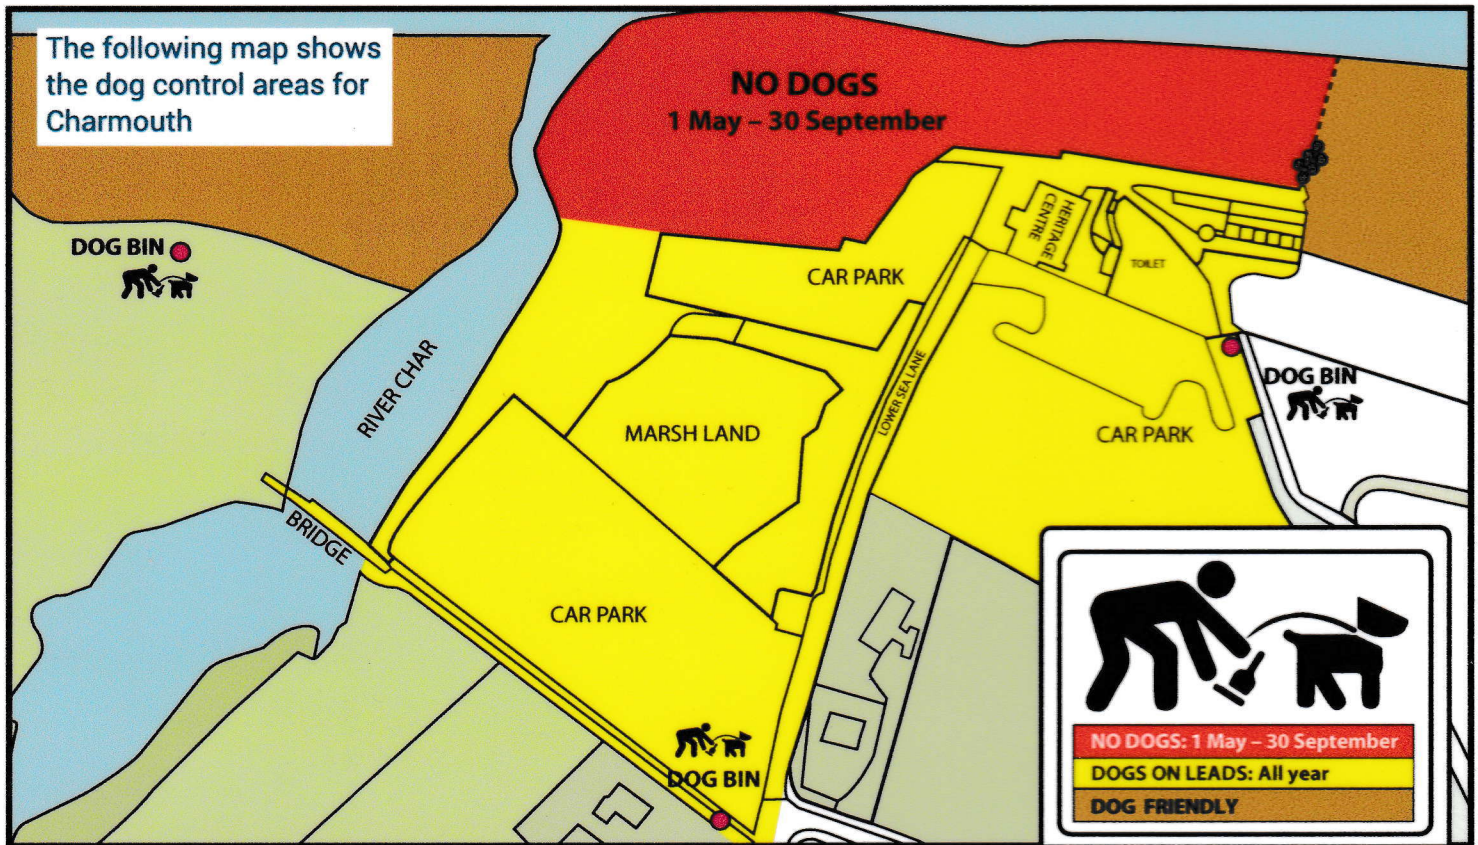

# Information for dog owners

Dorset Council welcomes responsible dog owners

**No dogs**  
(except assistance dogs)  
**1 May to 30 Sept**  
(red on map)

**Dogs on leads**  
**all year**  
Max 2m length applies  
(yellow on map)

**Pick it up**  
**and bin it**

**Failure to comply may lead to a Fixed Penalty Notice (FPN) or prosecution**

Other public areas where restrictions apply display signs

## Lost / found a dog?

Please contact the dog wardens on  
01305 221000 for advice.

By law, your dog must wear a collar and a tag with your name and address on it AND be microchipped with the current owner details.